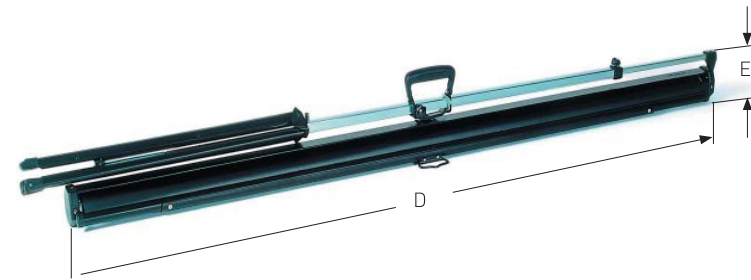

### Features

- Black steel casing incorporating tripod legs.
- Manual pull up (adjustable height).
- Plana R front projection fabric.
- Free standing on the floor.
- Note: The tripod is not detachable from the screen.

Product Code	4:3	16:9	16:10	Image Size w x h (mm)	Transport Size l x h x d (mm)	Dimension A (mm)	Dimension B (mm)	Dimension C (mm)	Dimension D (mm)	Dimension E (mm)	Weight (kg)
GRT1520	75"	69"	70"	1520 x 1520	1910 x 200 x 120	2850	895	930	1705	105	8kg
GRT1720	85"	78"	80"	1720 x 1720	2110 x 200 x 120	2785	950	970	1895	70	8kg
GRT2030	100"	92"	94"	2030 x 2030	2440 x 200 x 120	2945	705	670	2225	75	12kg